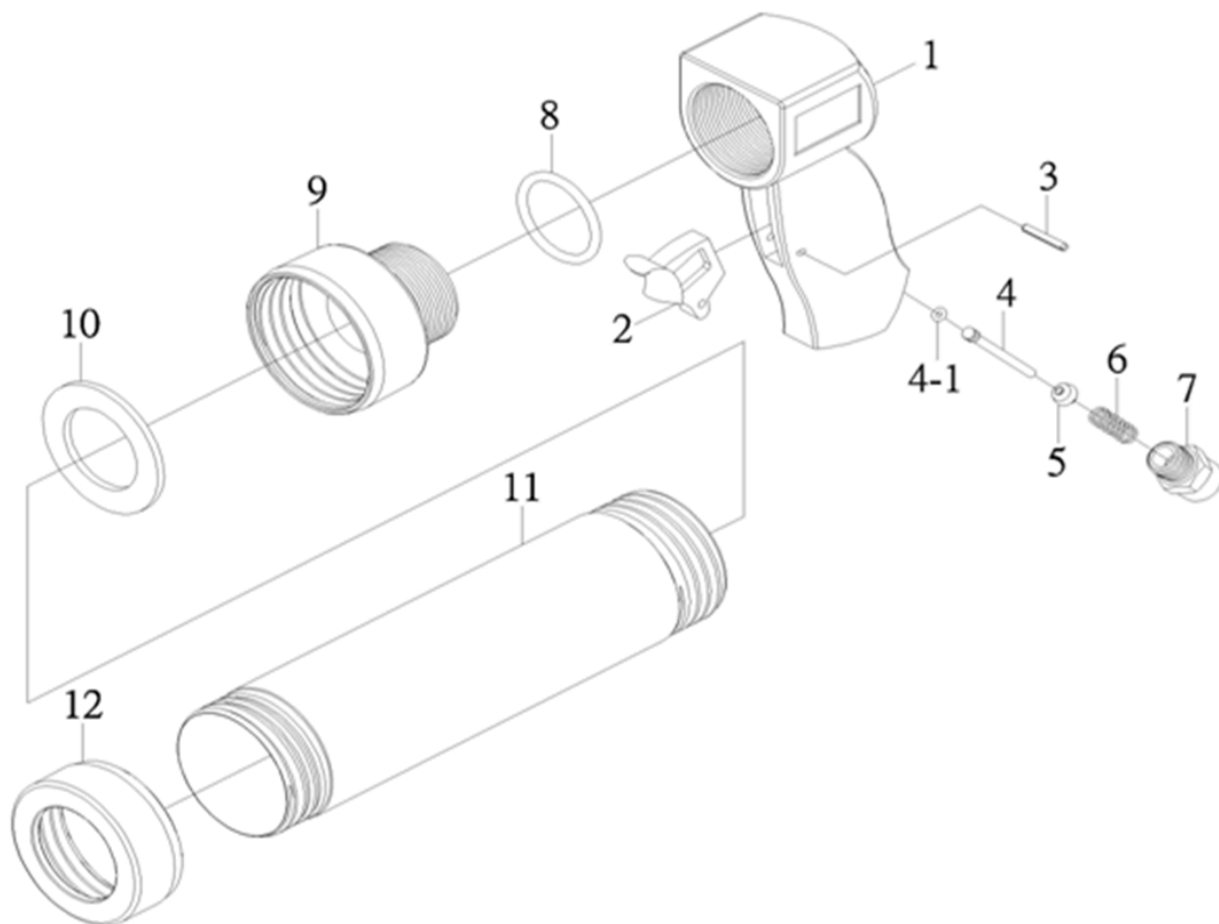

PC3631

Pistolet à cartouches pneumatique 310ml

Rep	Réf	Désignation	Qté
1	PC3631-1	Corps	1
2	PC3631-2	Gâchette	1
3	PC3631-3	Goupille	1
4	PC3631-4	Axe	1
4-1	PC3631-4-1	joint	1
5	PC3631-5	Valve	1
6	PC3631-6	Ressort	1
7	PC3631-7	Raccord	1
8	PC3631-8	Joint	1
9	PC3631-9	Ecrou	1
10	PC3631-10	Joint	1
11	PC3631-11	Tube	1
12	PC3631-12	écrou	1